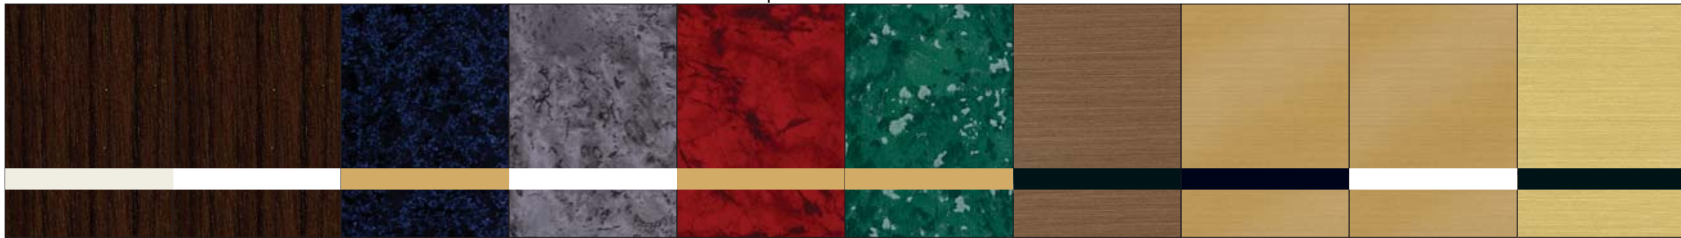

LM922-206 White/ Crimson	LM922-226 White/ Burgundy	LM922-205 White/ Sky Blue	LM922-209 White/ Bright Green	LM922-269 White/ Pine Green	LM9X2-204 White/ Black	LM922-228 Ivory/ Dark Brown	LM922-854 Almond/ Black	LM922-326 Light Grey/ Burgundy	LM922-325 Light Grey/ Marine Blue
---------------------------------------	--	--	--	--	-------------------------------------	--	--------------------------------------	---	--

LM922-324 Light Grey/ Black	LM922-312 Smoke Grey/ White	LM922-822 Med. Brown/ White	LM922-842 Dark Brown/ White	LM9X2-402 Black/ White	LM922-422 Gloss Black/ White	LM922-407 Black/ Yellow	LM922-417 Black/ Gold	LM922-427 Gloss Black/ Gold	LM922-413 Black/ Silver
--	--	--	--	-------------------------------------	---	--------------------------------------	------------------------------------	--	--------------------------------------

Answering the needs of today's laser engraver, LaserMax® features include an enhanced heat tolerance and UV stable color foils. LaserMax is engineered for cleaner and faster engraving.

LM922-188 Cashew/ Dark Brown	LM922-138 Cashew/ Taupe	LM922-134 Cashew/ Black	LM922-122 Toffee/ Ash	LM922-112 Toffee/ White	LM922-022 Cinnamon Stick/ Ash	LM922-222 Cinnamon Stick/ White
---	--------------------------------------	--------------------------------------	------------------------------------	--------------------------------------	--	--