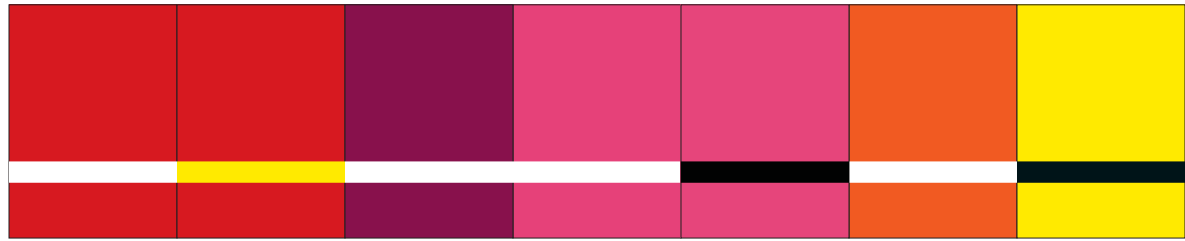

Answering the needs of today's laser engraver, LaserMax[®] features include an enhanced heat tolerance and UV stable color foils. LaserMax is engineered for cleaner and faster engraving.

LM9X2-602 Crimson/ White	LM922-607 Crimson/ Yellow	LM922-622 Claret/ White	LM922-662 Ribbon Pink/ White	LM922-664 Ribbon Pink/ Black	LM922-612 Tangerine/ White	LM9X2-704 Canary/ Black
---------------------------------------	--	--------------------------------------	---	---	---	--------------------------------------

LM9X2-932 Kelley Green/ White	LM922-972 Celadon Green/ White	LM9X2-912 Evergreen/ White	LM9X2-512 Sky Blue/ White	LM922-517 Sky Blue/ Yellow	LM922-502 Sapphire/ White	LM922-562 Light Blue/ White	LM922-552 Patriot Blue/ White	LM922-382 China Blue/ White	LM922-582 Purple/ White
--	---	---	--	---	--	--	--	--	--------------------------------------